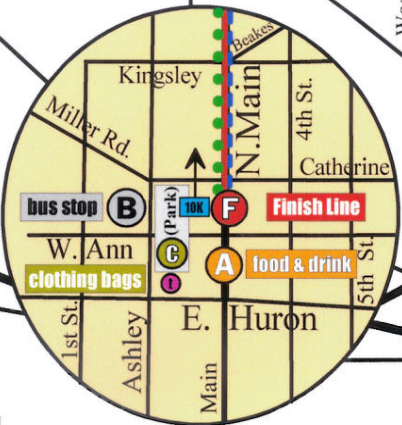

Dexter - Ann Arbor Run Complete Course Map

Half Marathon 10K 5K

- Map Key:**
- 1 5k mile markers
 - 4 10k mile markers
 - 8 1/2 marathon mile markers
 - W (w)ater/(g)atorade
 - P porta-potties
 - B bus stop
 - C clothes bag return
 - S start/finish lines
 - race staging areas

USATF certified courses:
 5K cert: MI10004SH
 10K cert: MI10005SH
 Half cert: MI02007SH

Half Marathon aid stations: Miles 2, 4, 6, 8, 10, & 12
 All aid stations serve water. Miles 4, 6, 8 & 10 serve Gatorade.

Downtown Ann Arbor

4/13/10 H.W.