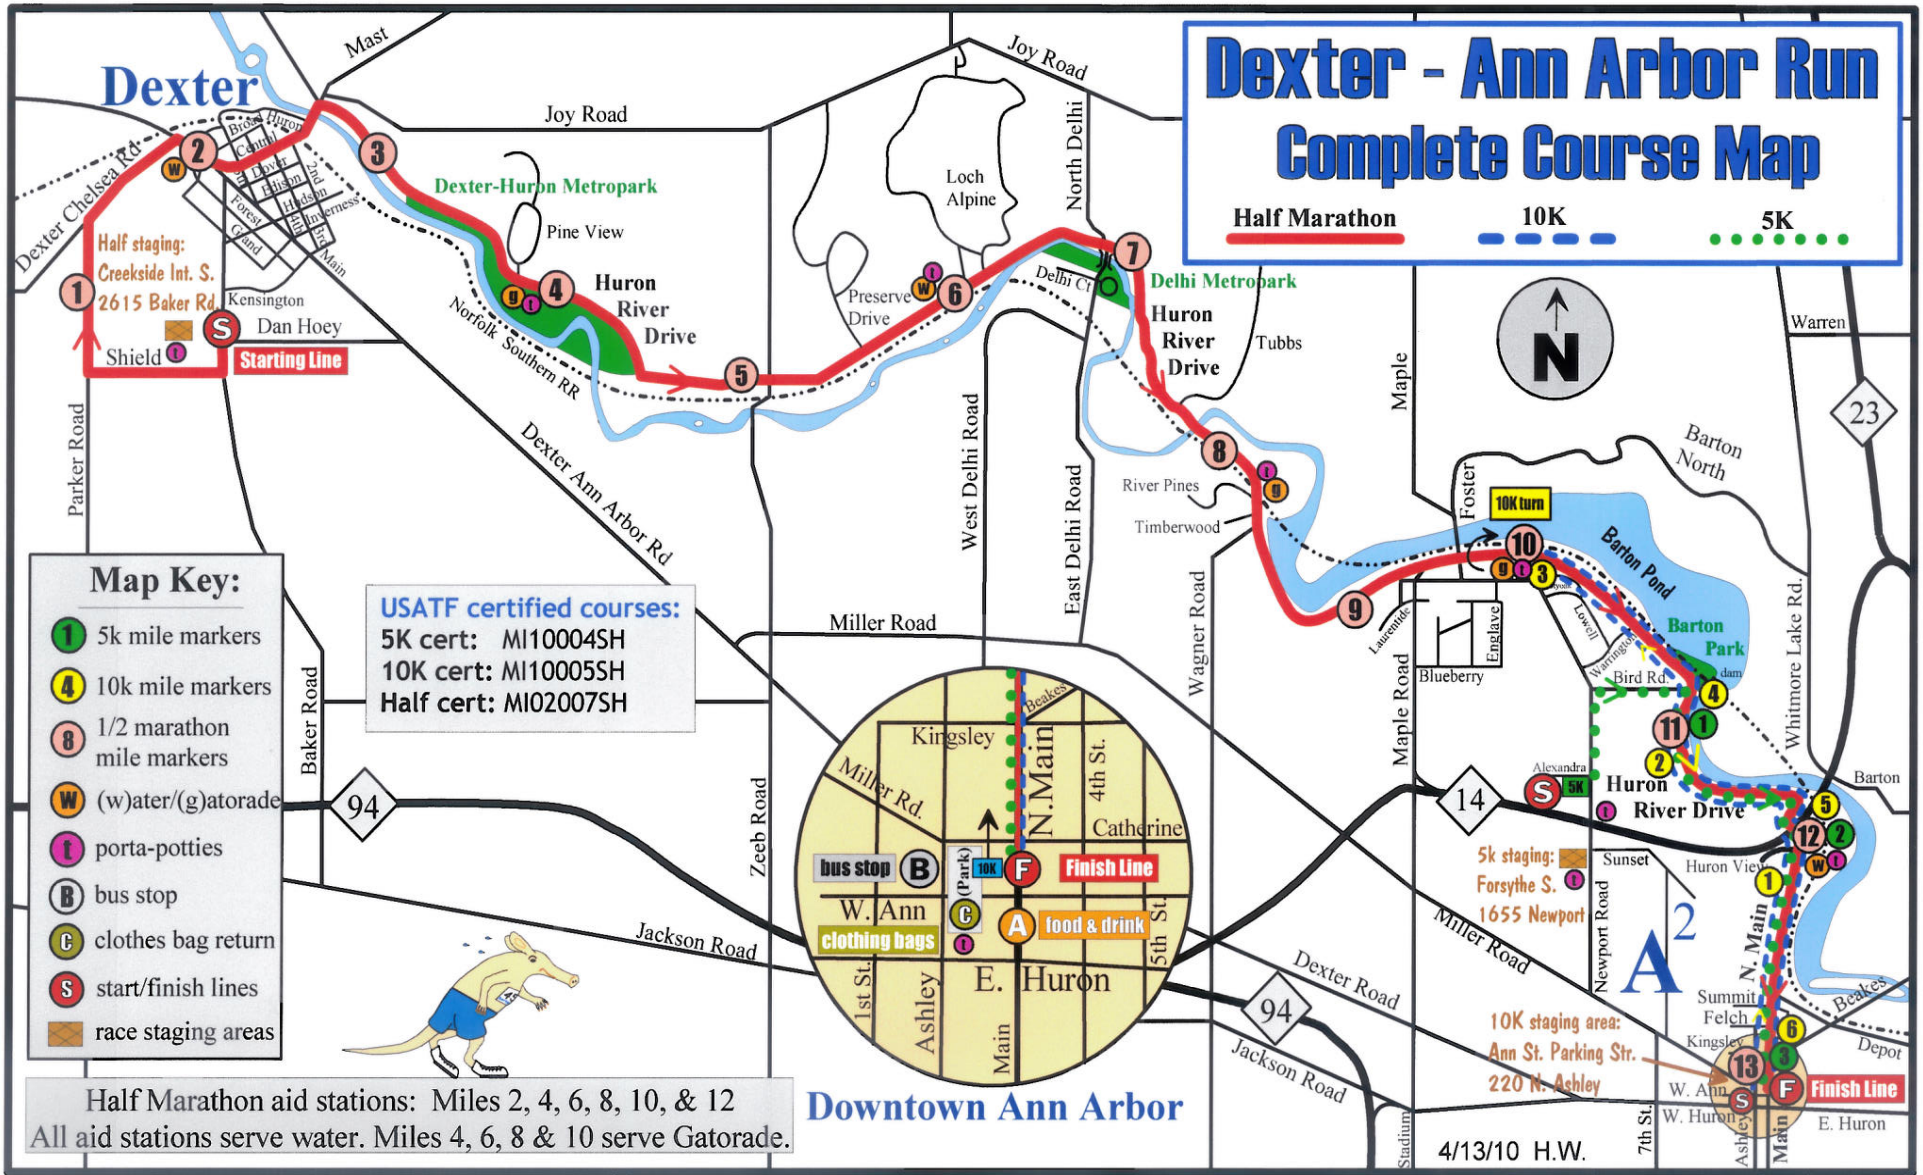

Dexter - Ann Arbor Run Complete Course Map

Half Marathon 10K 5K

- Map Key:**
- 1 5k mile markers
 - 4 10k mile markers
 - 8 1/2 marathon mile markers
 - W (w)ater/(g)atorade
 - P porta-potties
 - B bus stop
 - C clothes bag return
 - S start/finish lines
 - race staging areas

USATF certified courses:
 5K cert: MI10004SH
 10K cert: MI10005SH
 Half cert: MI02007SH

Half Marathon aid stations: Miles 2, 4, 6, 8, 10, & 12
 All aid stations serve water. Miles 4, 6, 8 & 10 serve Gatorade.

Downtown Ann Arbor

4/13/10 H.W.